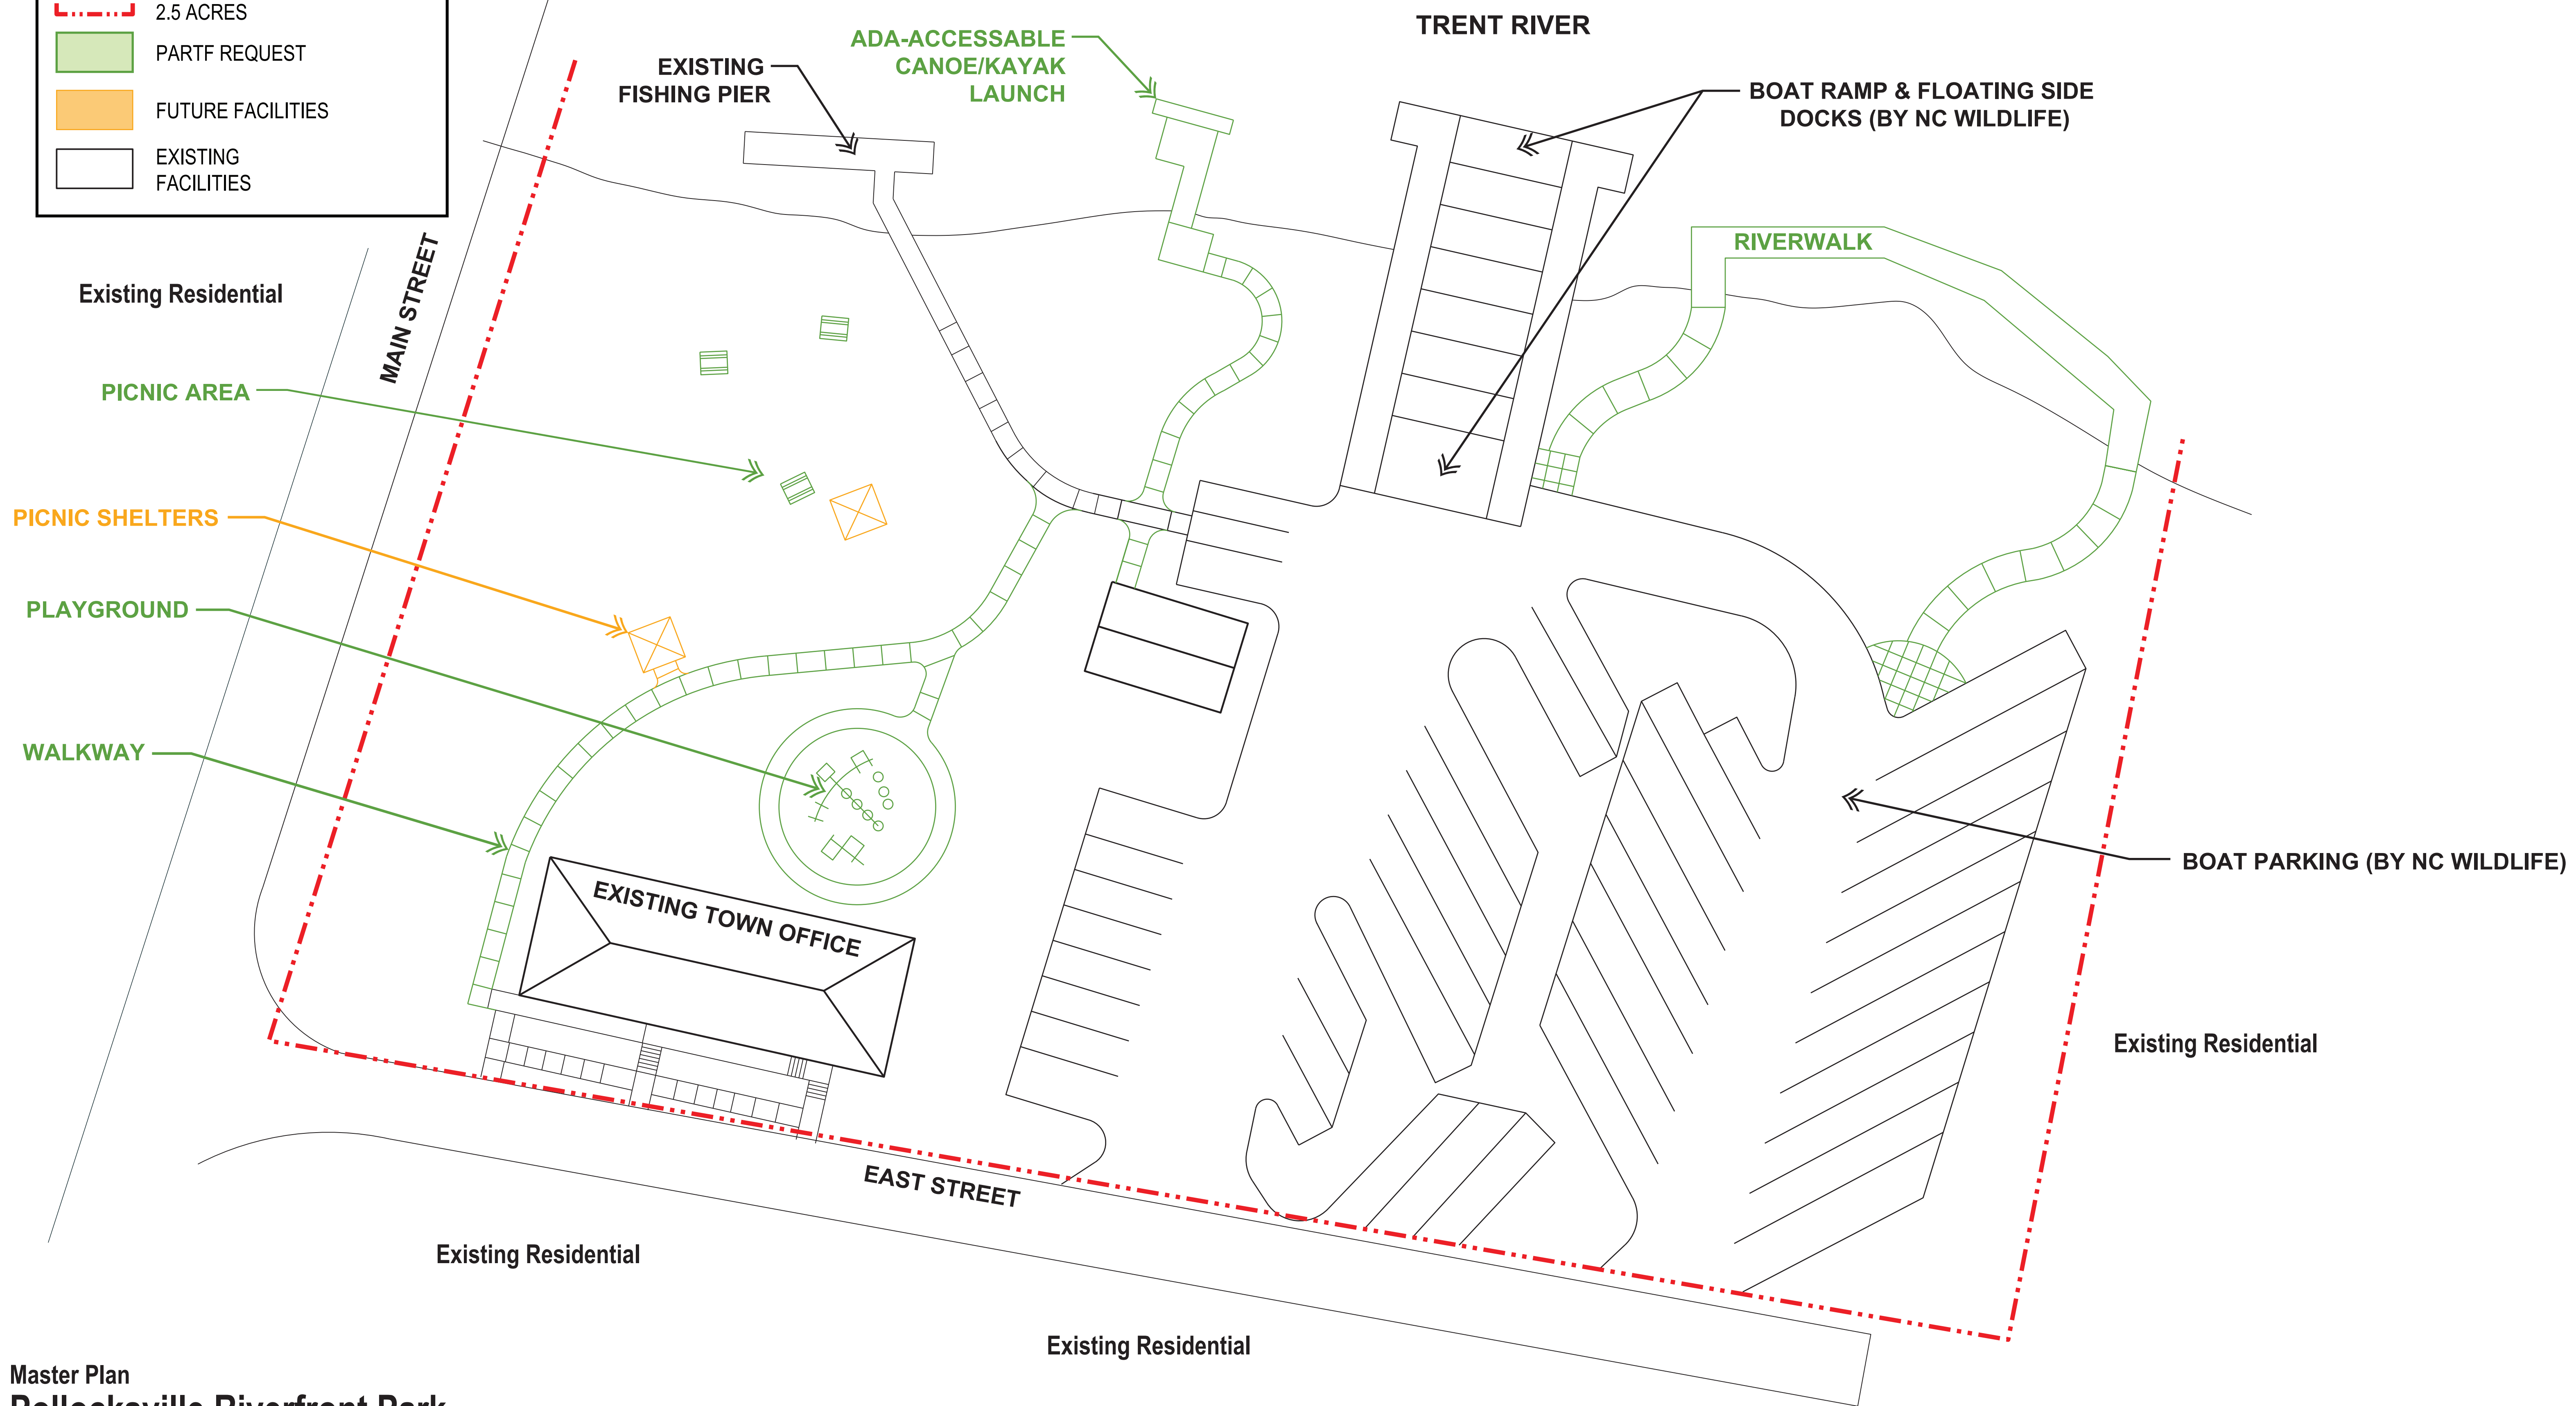

LEGEND

- PARK BOUNDARY - 2.5 ACRES
- PARTF REQUEST
- FUTURE FACILITIES
- EXISTING FACILITIES

**Master Plan
Pollocksville Riverfront Park**

Pollocksville, NC
24 March, 2020

GRAPHIC SCALE

1 inch = 30 ft.